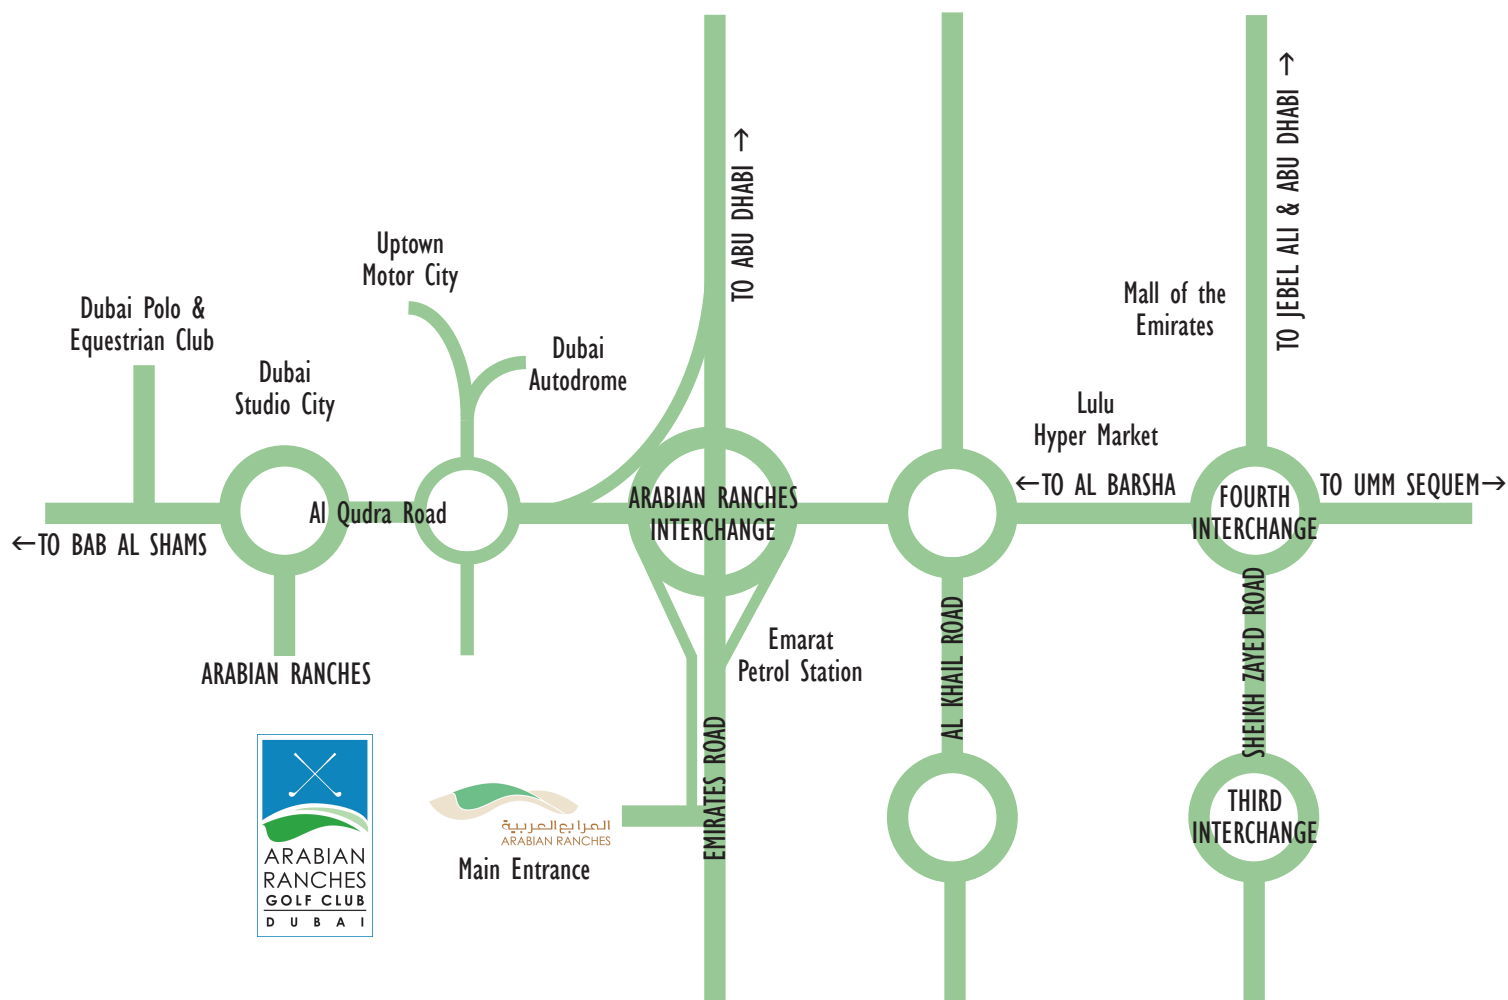

# LOCATION MAP

**DIRECTIONS FROM DUBAI INTERNATIONAL AIRPORT.** From the airport, follow signs for Al Rashidiya on Airport Road, passing Emirates Airlines HQ (which should appear on the right hand side). Continue past the traffic lights staying in the right hand lane. Follow signs towards Emirates Road (E311). Take slip road/turn off onto Emirates Road (E311) and continue down Emirates Road towards Abu Dhabi (passing the Fruit & Vegetable Market and Global Village turn offs). Continue down Emirates Road (E311) towards turn off for Arabian Ranches / MotorCity (turn off is immediately past Emarat Petrol Station). Follow signs for Arabian Ranches and then signs within Arabian Ranches for "Golf Club".